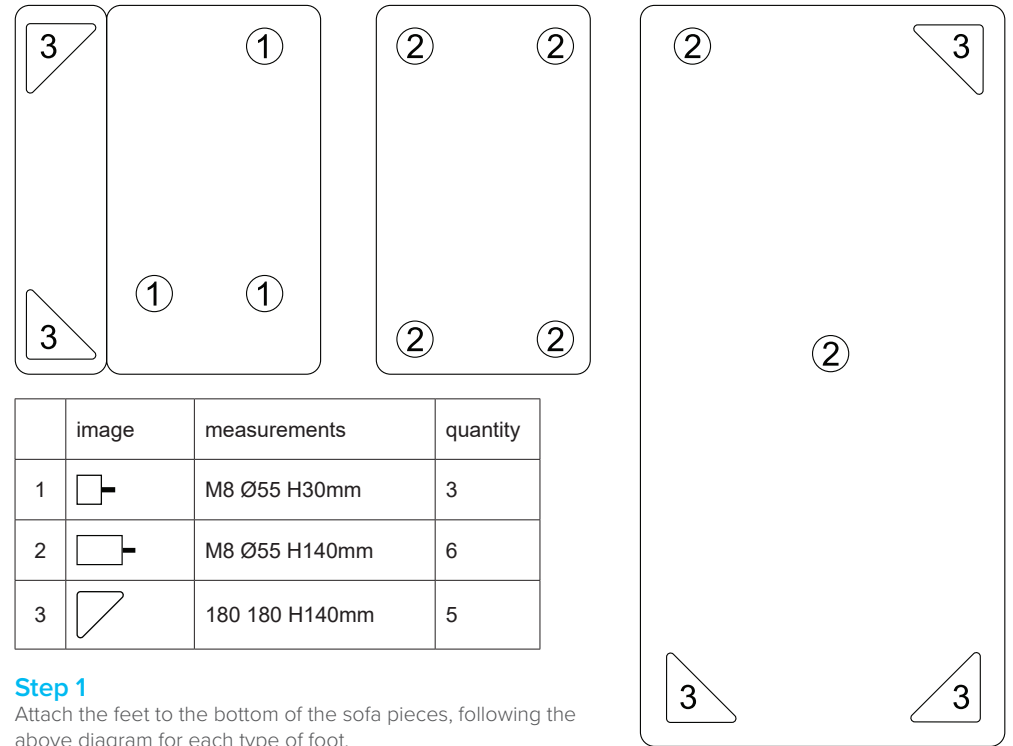

Step 1

Attach the feet to the bottom of the sofa pieces, following the above diagram for each type of foot.

Step 2

Connect the three pieces of the sofa together using the locking tabs at the bottom of each piece.